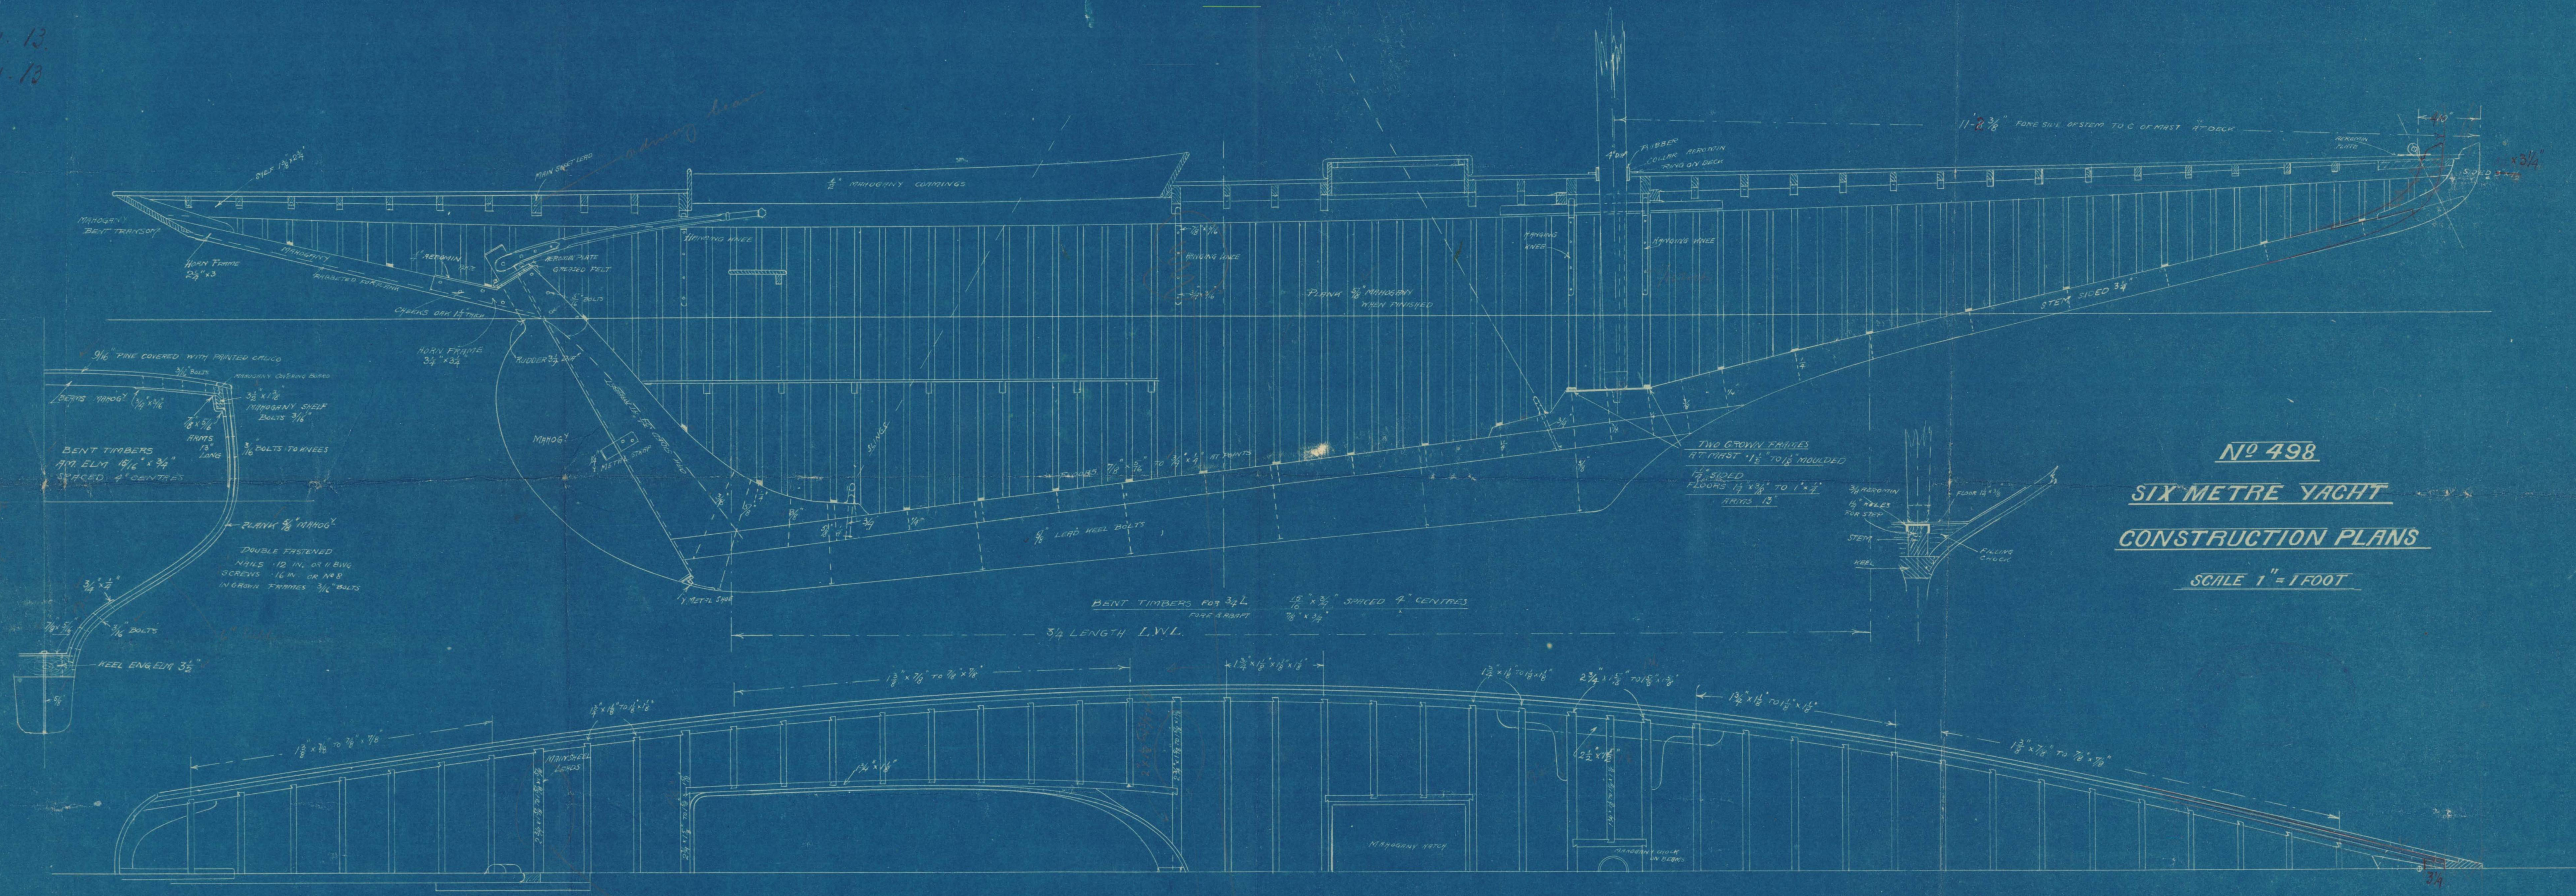

7-1-13
11-1-13

No 498
SIX METRE YACHT
CONSTRUCTION PLANS
 SCALE 1" = 1 FOOT

See note for new drawing
 dated 4/2/13

C.F.
 7/1/13

No 498
SIX METRE YACHT
CONSTRUCTION PLANS
SCALE 1" = 1 FOOT